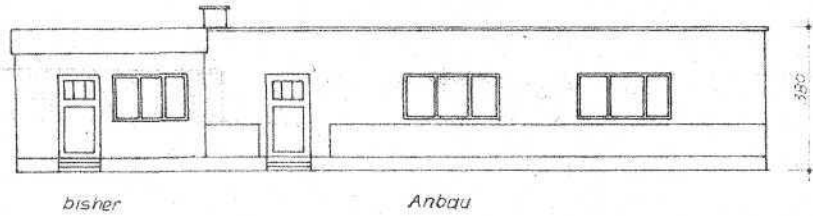

VKSK Sparte Saalestrand

Anbau an das bestehende Kulturhaus

Ansicht v. Norden